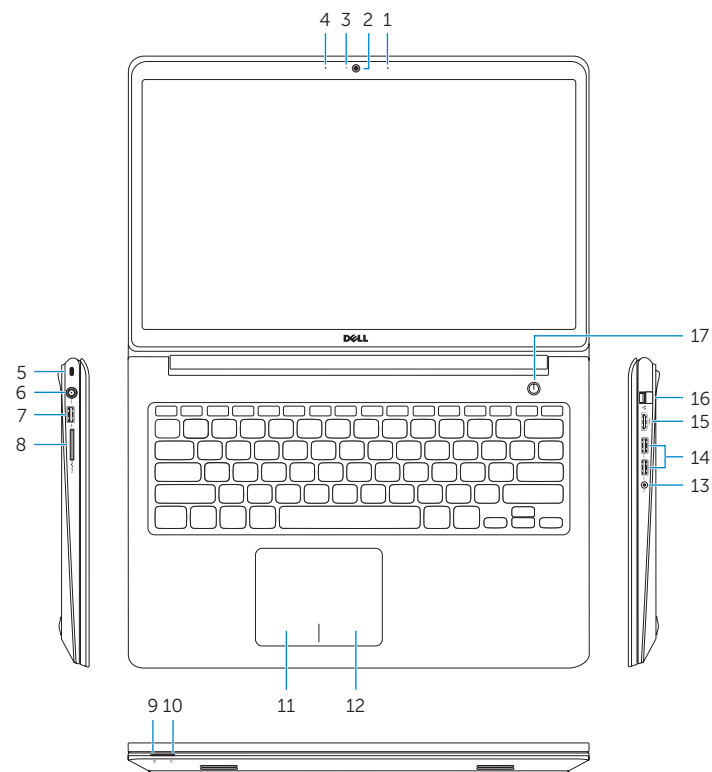

P39F

P39F001

Inspiron 15-5547

Features

功能部件 | 功能 | 外觀 | 기능

1. Right microphone
2. Camera
3. Camera-status light
4. Left microphone
5. Security-cable slot
6. Power-adapter port
7. USB 2.0 port
8. Media-card reader
9. Power and battery-status light
10. Hard-drive status light
11. Left-click area
12. Right-click area
13. Headset port
14. USB 3.0 ports (2)
15. HDMI port
16. Network port
17. Power button
18. Regulatory label
19. Service Tag label